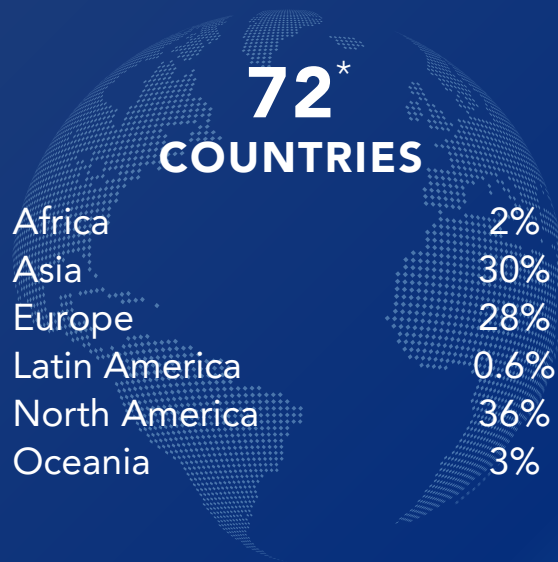

“Very well organized event. Great exhibition hall with good traffic around our booth.”

*“GREAT EVENT.
 Well done by ISMRM.”*

Why exhibit with ISMRM?

8,500+ MEMBERS

Our attendees are ready to network! Connect with thousands of clinicians, scientists, and technologists in the MRI industry attending the ISMRM & ISMRT Annual Meeting.

ATTENDEES FROM 70+ COUNTRIES

As an international society, ISMRM draws the attendance of MR professionals all over the world - expand your marketing's outreach!

EXHIBITOR-FOCUSED

ISMRM's Annual Meeting features a more intimate exhibition floor. This focused environment enhances engagement between exhibitors and attendees, allowing stronger relationships within the MRI industry.

INTERNATIONAL OUTREACH

ISMRM & ISMRT rotates its annual meeting around the globe - a guarantee to enhance your outreach and maximize engagement with diverse audiences annually!

WHO ATTENDS?

17 CHAPTERS & DIVISIONS

African	Iranian
ANZ	Israeli
Benelux	Italian
Brazilian	Japanese
British & Irish	Nordic
Chinese	Romanian
DACH	Singapore
Iberian	Turkish
Indian	

36 STUDY GROUPS

*Statistics are based on the 2024 ISMRM & ISMRT Annual Meeting & Exhibition in Singapore.